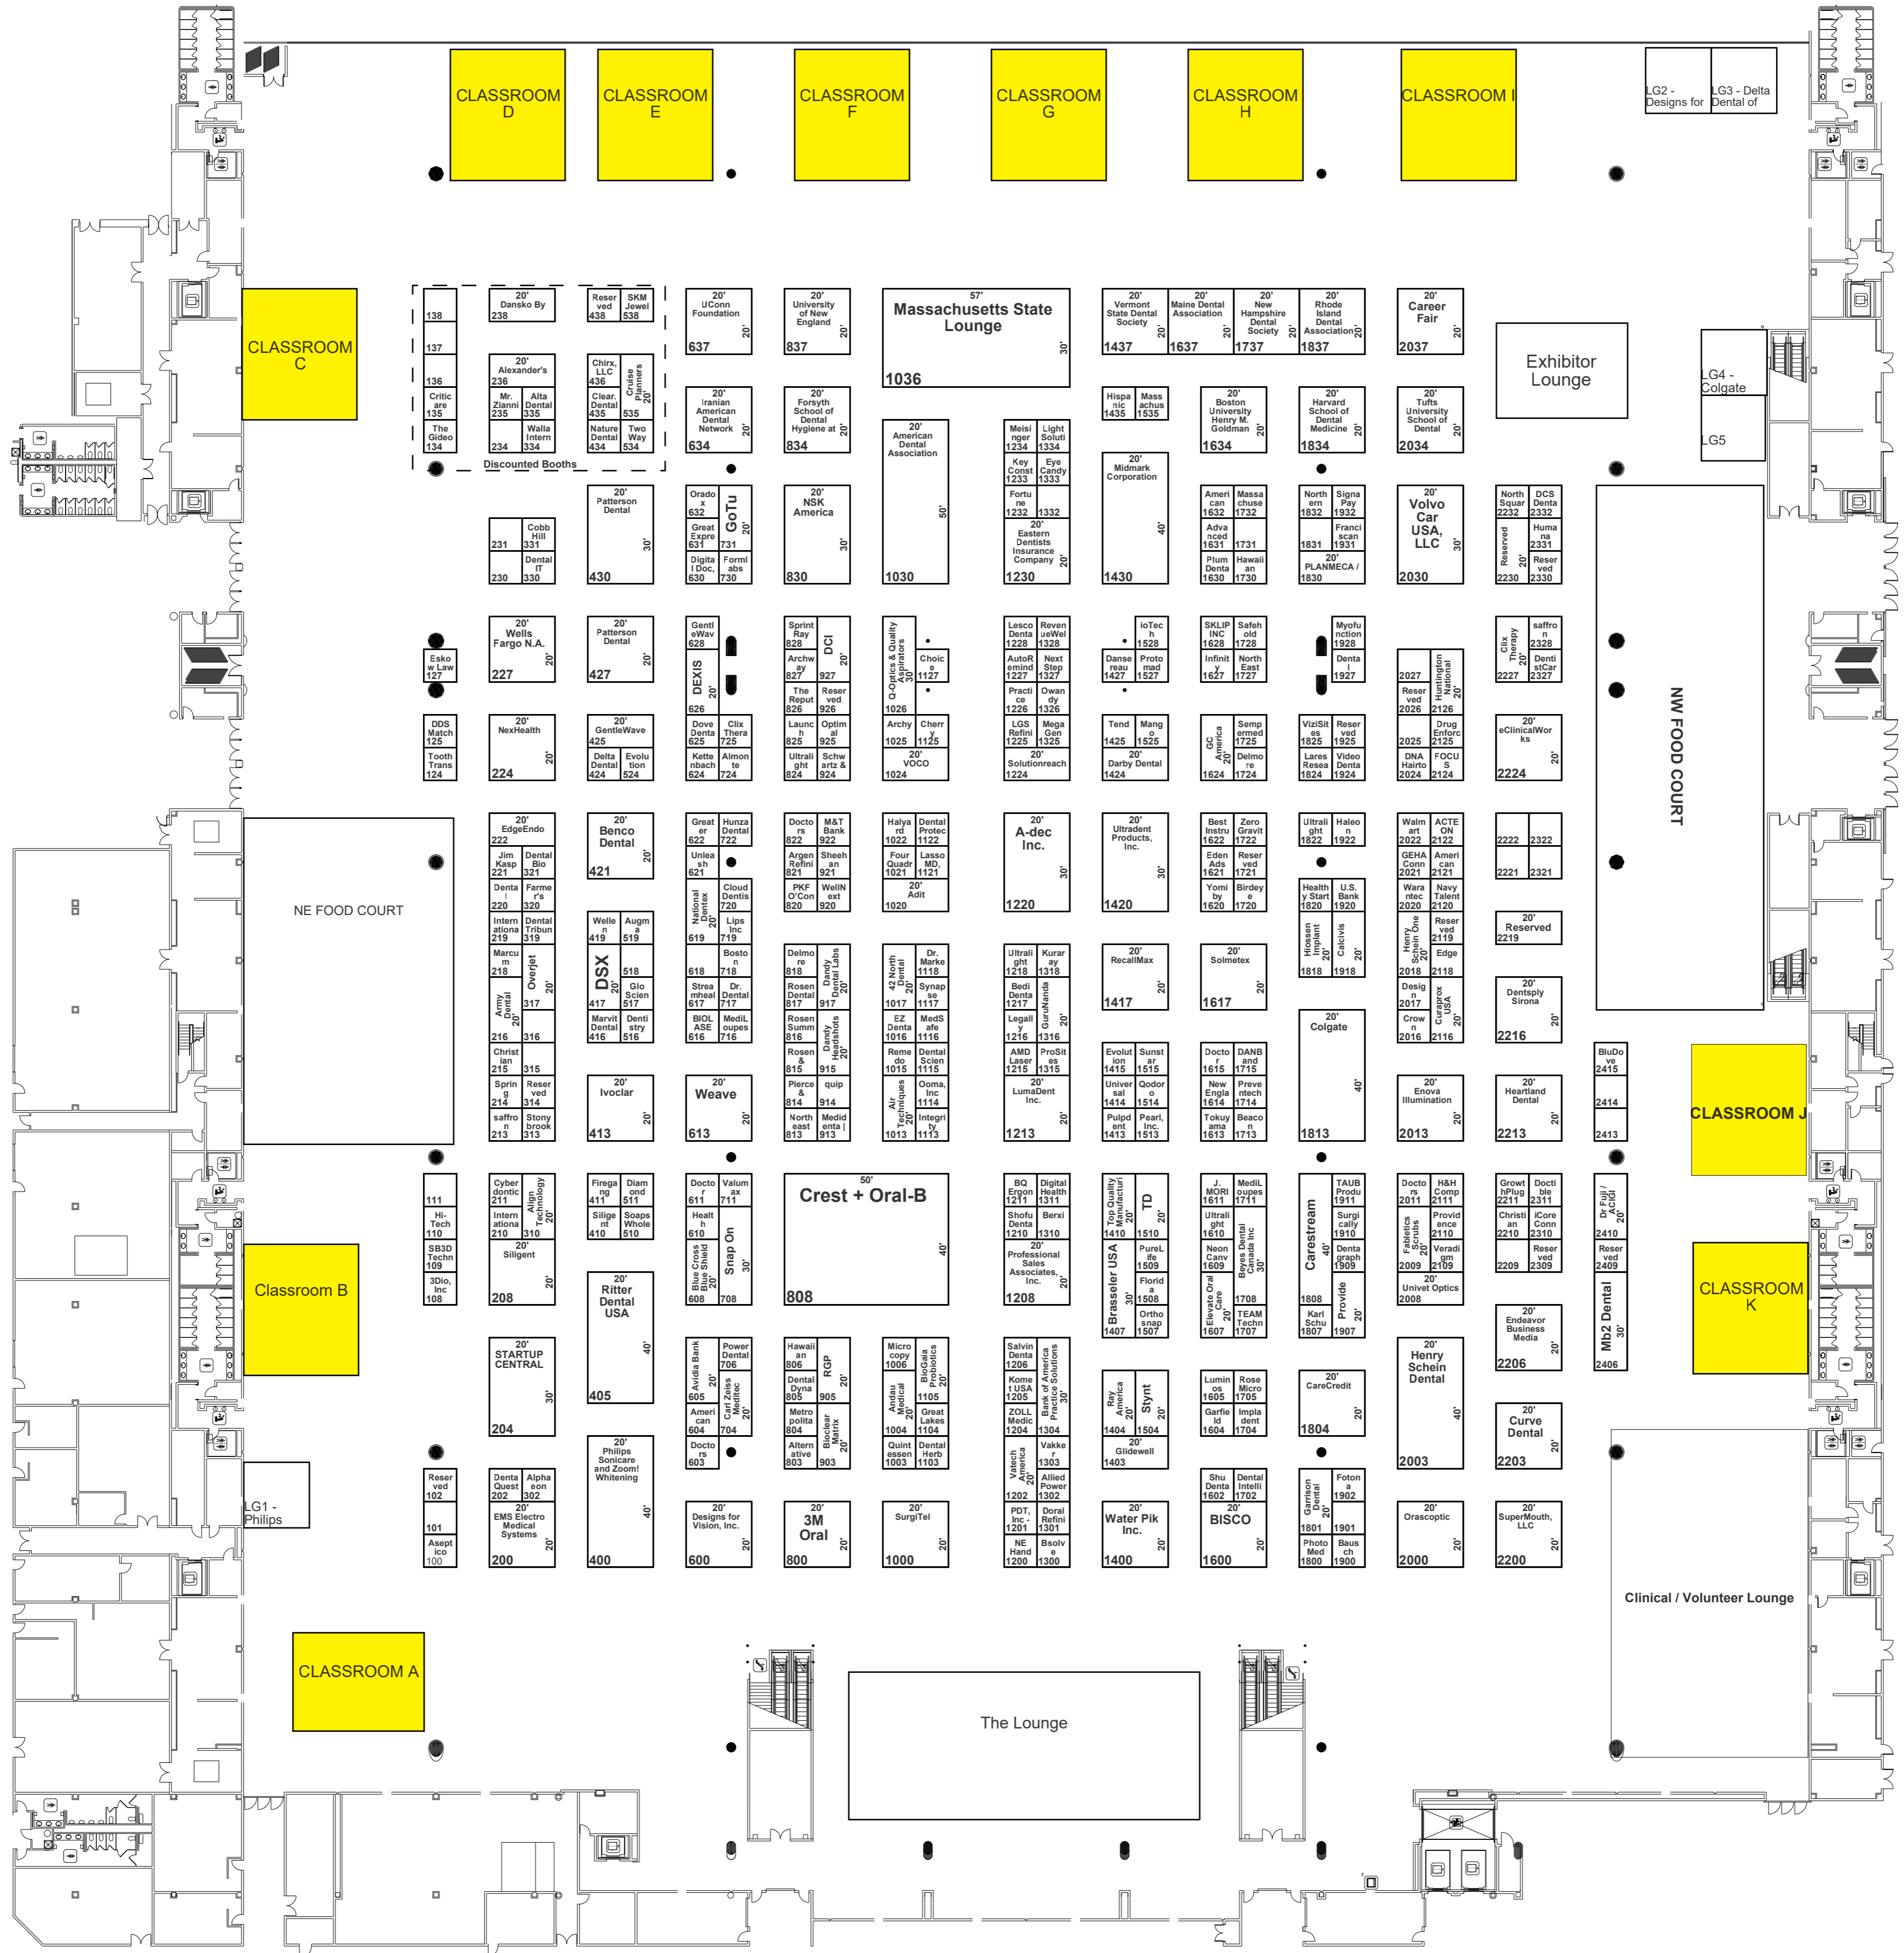

YANKEE DENTAL CONGRESS

01/25/24 - 1/27/24

BOSTON CONVENTION & EXHIBITION CENTER - HALLS A & B1

BOSTON, MA

BOSTON CONVENTION & EXHIBITION CENTER

LEVEL 0

415 SUMMER STREET

BOSTON, MA